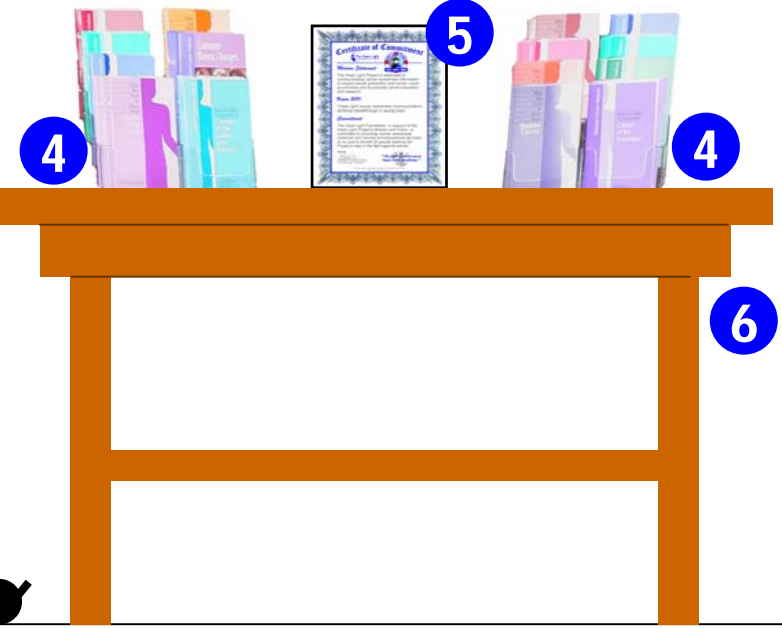

1

2

3

- 1 Display Rack Sign
- 2 Mobile Literature Display Rack
33"W x 15"D x 64"H
DISE4129CH
- 3 Indoor/Outdoor Banner 34" x 34"
- 4 Acrylic Booklet Display Stands (2 Ea)
- 5 Hope Light Certificate of Commitment
- 6 Library Provided Table (Optional)

Note: Items 1-5 and all publications provided by The Hope Light Foundation at no cost.

Typical Cancer Corner Set-Up

Set-up varies based on space available